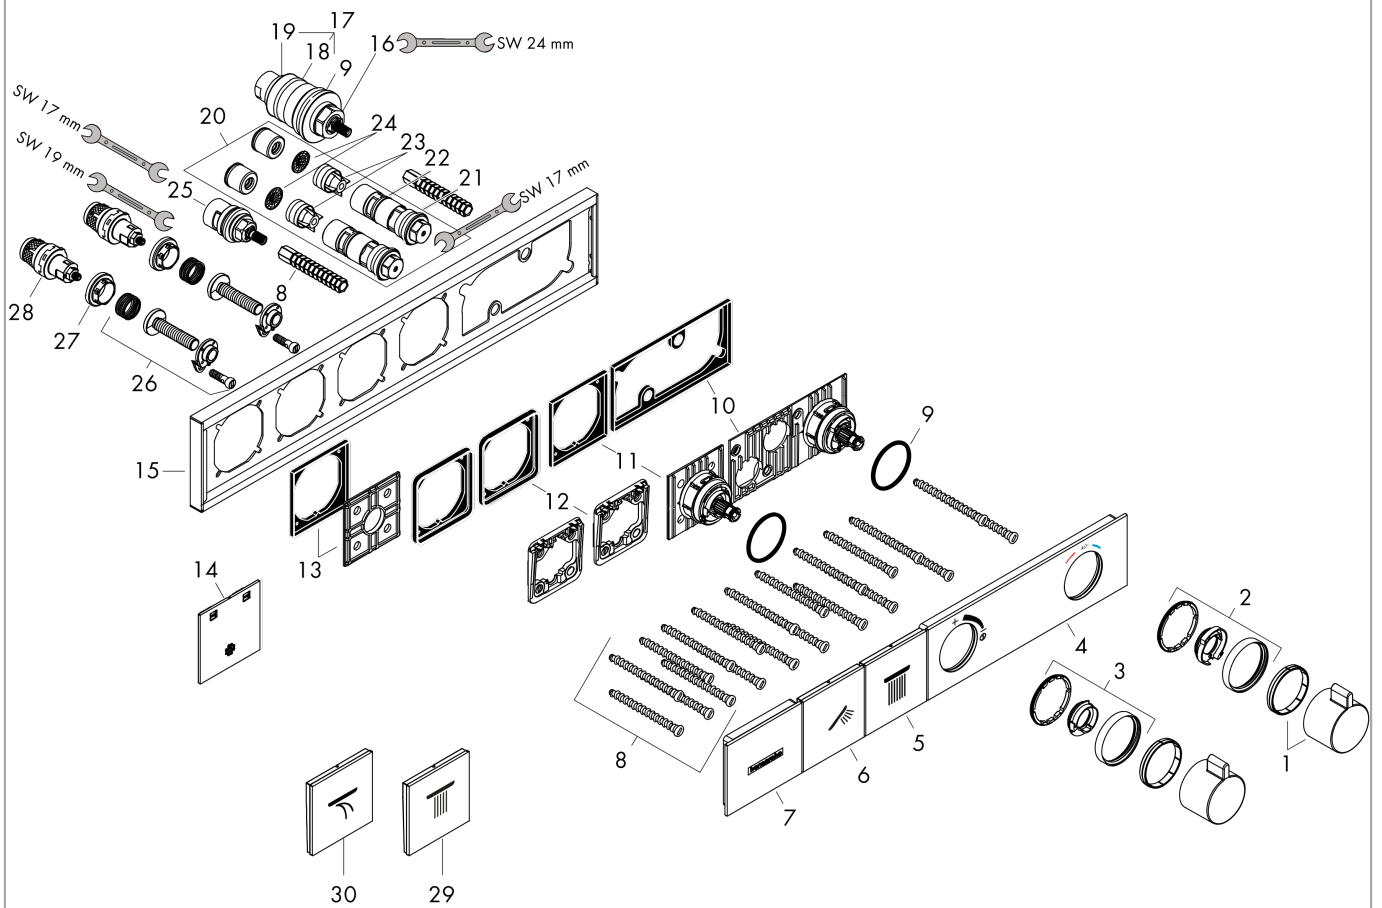

RainSelect

Thermostat for concealed installation for 2 functions

Surfaces: **Brushed Bronze** Article Number: **15380140**

Description

product features

- depending on volume flow and installation situation approx. 50% flow rate reduction and integrated shut off function
- 2 functions
- Select push-button on/off control for 2 outlets
- simultaneous use of several outlets
- maximum flow rate at 3 bar: 19,6 l/min
- thermostat cartridge, Start/stop valve to operate the functions
- safety lock at 40 °C
- temperature limitation adjustable
- non-return valve
- connection type: basic set
- min. operating pressure: 1 bar
- max. operating pressure: 10 bar
- Thermostat is delivered with buttons handshower and PowderRain

RainSelect
Thermostat for concealed installation for 2 functions
 Surfaces: **Brushed Bronze** Article Number: **15380140**

Installation examples

RainSelect
 1531018X / 15380XXX

RainSelect
Thermostat for concealed installation for 2 functions
 Surfaces: **Brushed Bronze** Article Number: **15380140**

Exploded Drawing

Year of production: >04/20

RainSelect

Thermostat for concealed installation for 2 functions

Surfaces: **Brushed Bronze** Article Number: **15380140**

Spare part list

Year of production: >04/20