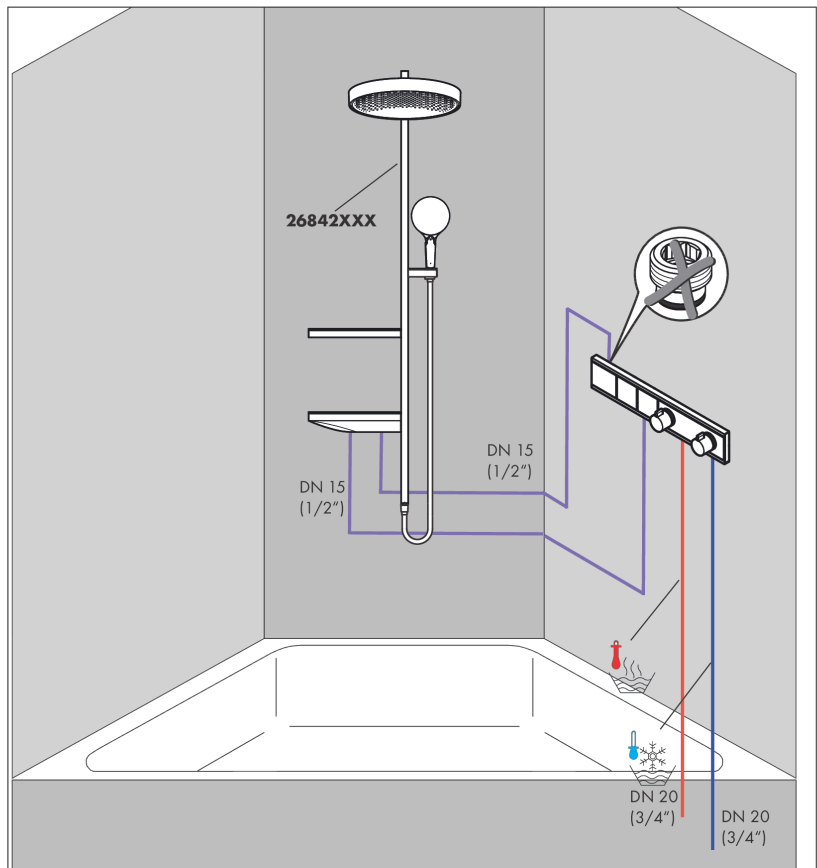

RainSelect

Thermostat for concealed installation for 2 functions

Surfaces: **Brushed Bronze** Article Number: **15380140**

Description

product features

- depending on volume flow and installation situation approx. 50% flow rate reduction and integrated shut off function
- 2 functions
- Select push-button on/off control for 2 outlets
- simultaneous use of several outlets
- maximum flow rate at 3 bar: 19,6 l/min
- thermostat cartridge, Start/stop valve to operate the functions
- safety lock at 40 °C
- temperature limitation adjustable
- non-return valve
- connection type: basic set
- min. operating pressure: 1 bar
- max. operating pressure: 10 bar
- Thermostat is delivered with buttons handshower and PowderRain

Technology

Design awards

Product image

Scale drawing

RainSelect

Thermostat for concealed installation for 2 functions

Surfaces: **Brushed Bronze** Article Number: **15380140**

Flowchart

RainSelect
Thermostat for concealed installation for 2 functions
 Surfaces: **Brushed Bronze** Article Number: **15380140**

Installation examples

RainSelect
 1531018X / 15380XXX

RainSelect
Thermostat for concealed installation for 2 functions
 Surfaces: **Brushed Bronze** Article Number: **15380140**