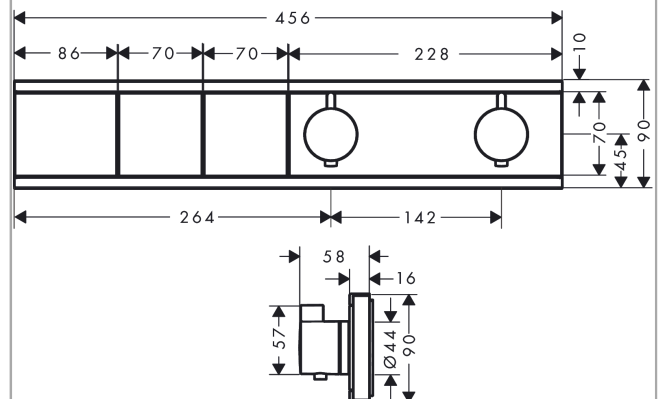

RainSelect

Thermostat for concealed installation for 2 functions

Surfaces: **Brushed Bronze** Article Number: **15380140**

Description

product features

- depending on volume flow and installation situation approx. 50% flow rate reduction and integrated shut off function
- 2 functions
- Select push-button on/off control for 2 outlets
- simultaneous use of several outlets
- maximum flow rate at 3 bar: 19,6 l/min
- thermostat cartridge, Start/stop valve to operate the functions
- safety lock at 40 °C
- temperature limitation adjustable
- non-return valve
- connection type: basic set
- min. operating pressure: 1 bar
- max. operating pressure: 10 bar
- Thermostat is delivered with buttons handshower and PowderRain

Technology

Design awards

Product image

Scale drawing

RainSelect

Thermostat for concealed installation for 2 functions

Surfaces: **Brushed Bronze** Article Number: **15380140**

Flowchart

Exploded Drawing

Year of production: >04/20

RainSelect

Thermostat for concealed installation for 2 functions

Surfaces: **Brushed Bronze** Article Number: **15380140**

Spare part list

Year of production: >04/20