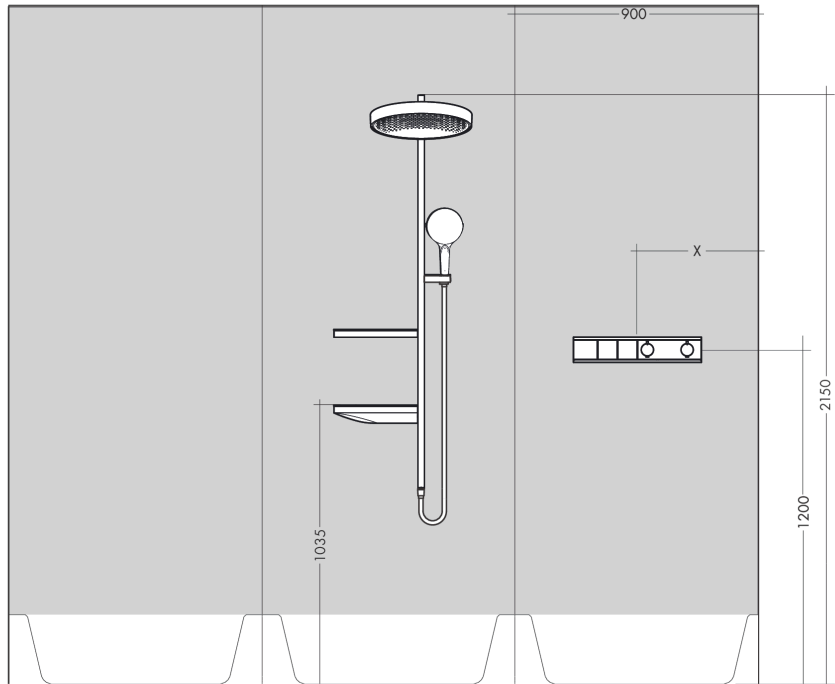

RainSelect

Thermostat for concealed installation for 2 functions

Surfaces: **Brushed Bronze** Article Number: **15380140**

Description

product features

- depending on volume flow and installation situation approx. 50% flow rate reduction and integrated shut off function
- 2 functions
- Select push-button on/off control for 2 outlets
- simultaneous use of several outlets
- maximum flow rate at 3 bar: 19,6 l/min
- thermostat cartridge, Start/stop valve to operate the functions
- safety lock at 40 °C
- temperature limitation adjustable
- non-return valve
- connection type: basic set
- min. operating pressure: 1 bar
- max. operating pressure: 10 bar
- Thermostat is delivered with buttons handshower and PowderRain

Technology

Design awards

Product image

Scale drawing

RainSelect

Thermostat for concealed installation for 2 functions

Surfaces: **Brushed Bronze** Article Number: **15380140**

Flowchart

RainSelect
Thermostat for concealed installation for 2 functions
 Surfaces: **Brushed Bronze** Article Number: **15380140**

Installation examples

RainSelect
 1531018X / 15380XXX

RainSelect
Thermostat for concealed installation for 2 functions
 Surfaces: **Brushed Bronze** Article Number: **15380140**

Exploded Drawing

Year of production: >04/20

RainSelect

Thermostat for concealed installation for 2 functions

Surfaces: **Brushed Bronze** Article Number: **15380140**

Spare part list

Year of production: >04/20