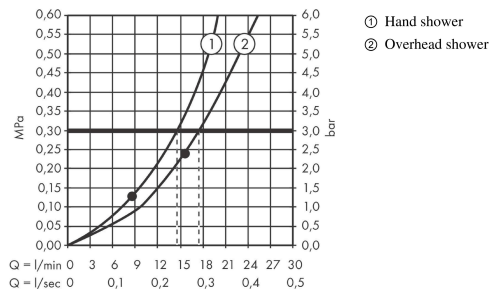

RainSelect

Thermostat for concealed installation for 2 functions

Surfaces: **Brushed Bronze** Article Number: **15380140**

Flowchart